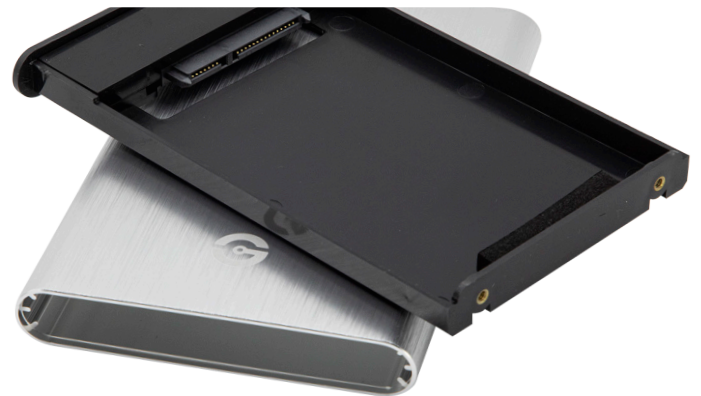

PROTECT YOUR SPACE

HDD ENCLOSURE | 2.5" EN2526C

Features

It allows you to protect your information, transporting it in a safe way for easy use later. Thanks to its compact size, it is a 100% portable item.

Interface

High-speed transfer compatible with USB3.1 Gen2 up to SATA III with transfers of up to 5Gbps. Metal box made of aluminum alloy.

Disk size

With 2.5 inch hard drive cage designed with humanity and personality, you can connect a hard drive with a computer and easily make the most of it by expanding the storage space for you.

DATA SHEET (EN 2526C)

Model	EN 2526C
High-Speed Transfer rate	USB Gen2
Compatible	SATA III
Transfer Rates	5Gbps
High-quality Data Bridge	USB 3.1 Gen2 to SATA III
Metal Case	Made with Aluminum Alloy
Supports	Hard Drives up to 4 TB Capacity
Plug and Play	Yes
LED Indicators	Yes
Compatible	Windows and Mac
Included	Cable USB 3.1