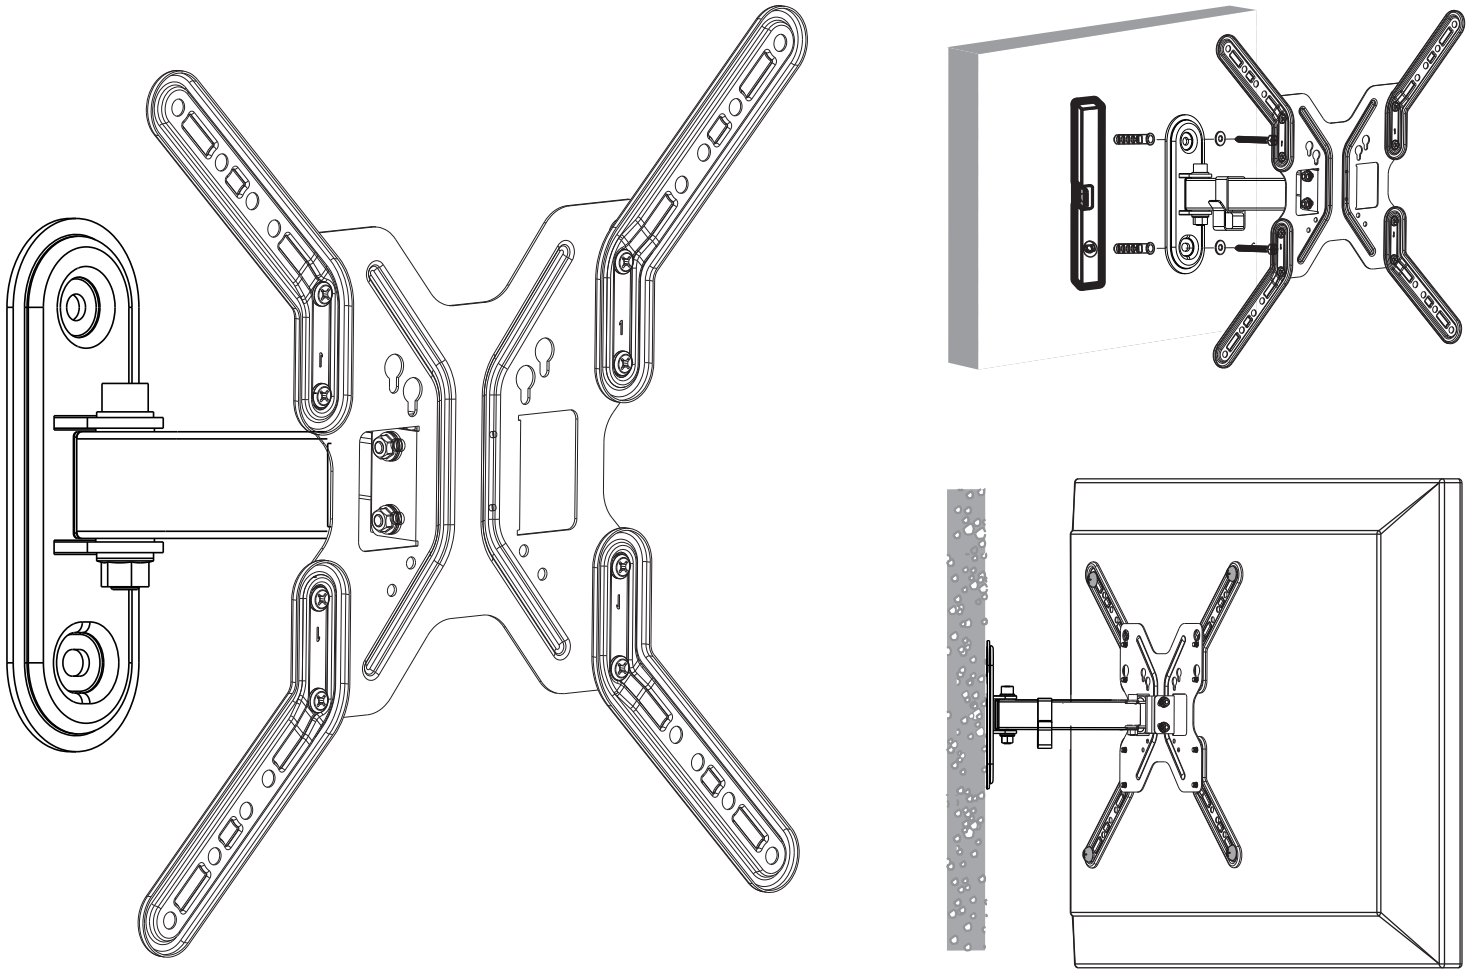

SCREEN MOUNT

BASE PARA PANTALLA TW-1090

VESA
HAYV DUTY

Supports weight load no greater than 30 Kg
Moder Style

Inclination
Easy to use

Diagram

Datasheet (TW-1090)

Characteristics

Support type	Screen
Material	Steel
Screen size	17" -55"
Maximum load weight	66 lbs
Wall distance	2.67" - 7.48"
Height adjustment	NA
Inclination	+15° -15°
Turn	+/- 90°
Vesa mount	7.9 x 7.9 in

Weight and Dimensions

Dimensions	9.5 in 9.5 in 3.4 in
Weight	4.2lb
Warranty	US 12 MX 12 ESP 24

Certifications: **NA**

EN - The information and specifications presented are based on international standards. Vadeto Group makes no warranty, expressed or implied, as to its accuracy, and assumes no responsibility for the use of this product. Vadeto Group reserves the right to make changes to specifications and images without notice.